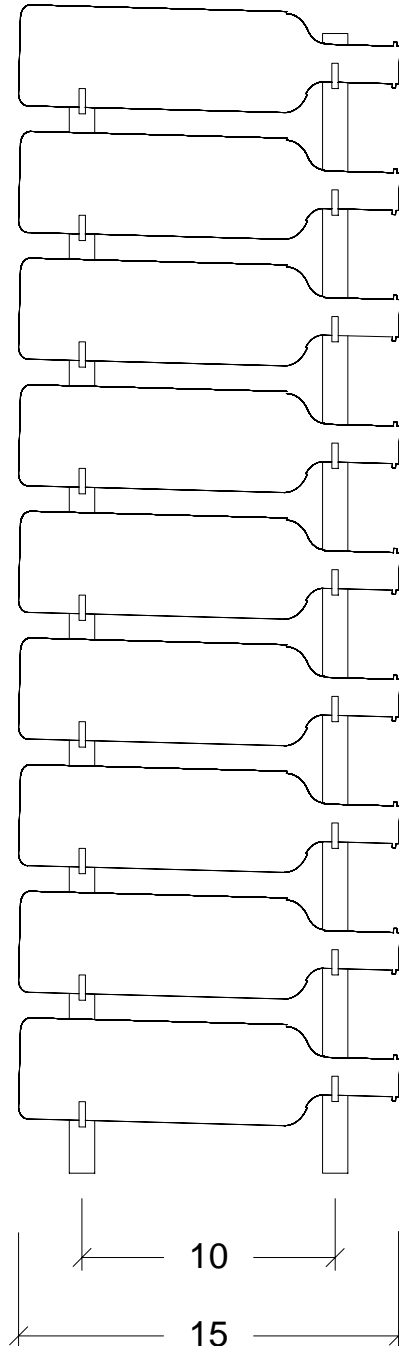

MAG2

(Standard Mounting)
Side View

(Standard Mounting)
Front View

(Mounting for Champagne)
Front View